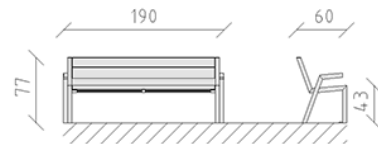

Park bench

Article 83455

Park bench made of Swiss pine, pressure impregnated, additionally lacquered in RAL 3020, length 190 cm, with backrest and armrest, steel construction hot-dip galvanised and additionally lacquered in RAL 7016.

CHF 1'270.-

(excl. VAT)

	Device dimensions	190 x 60 x 77 cm
	Heaviest element	36 kg
	Biggest element	190 x 60 x 78 cm
	Assembly time	1 h
	Installers	2

berli
Center of play