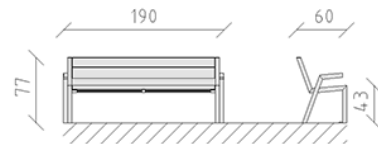

Park bench

Article 83455

Park bench made of Swiss pine, pressure impregnated, additionally lacquered in RAL 3020, length 190 cm, with backrest and armrest, steel construction hot-dip galvanised and additionally lacquered in RAL 7016.

CHF 1'270.-

(excl. VAT)

 Device dimensions	190 x 60 x 77 cm
 Heaviest element	36 kg
 Biggest element	190 x 60 x 78 cm
 Assembly time	1 h
 Installers	2

berli
Center of play