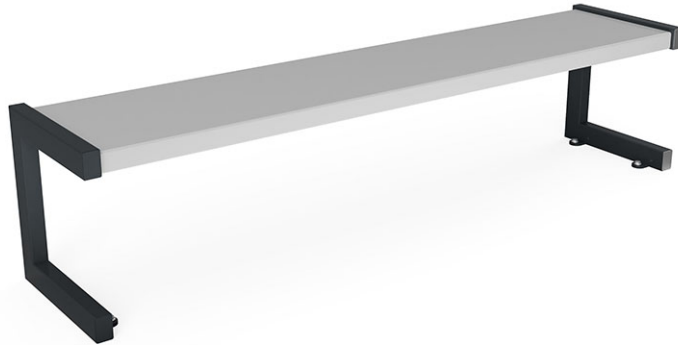

# Park bench

Article 83272

Park bench made of colourless anodised aluminium, length 180 cm, without backrest, steel construction hot-dip galvanised and additionally lacquered in RAL 7016.

CHF 1'185.-

(excl. VAT)

 Device dimensions	180 x 39 x 42 cm
 Heaviest element	32 kg
 Biggest element	180 x 39 x 42 cm
 Assembly time	1 h
 Installers	2