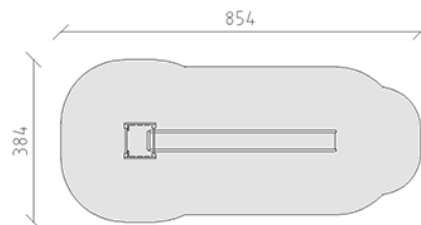

Slide with minitower

Article 11500

Slide with minitower for extension height 250 cm, made of polyester red/yellow, minitower made of Swiss pine, pressure impregnated, with platform height 90 cm, incl. steel foot brackets for minimum installation depth 50 cm.

CHF 3'710.-

(excl. VAT)

	Age group	3+
	Device dimensions	504 x 84 x 331 cm
	Space required	854 x 384 cm
	min. impact surface	28.25 m ²
	Fall height	100 cm
	Heaviest element	55 kg
	Biggest element	525 x 53 x 65 cm
	Foundations	5
	Concrete	0.6 m ³
	Assembly time	1 h
	Installers	2