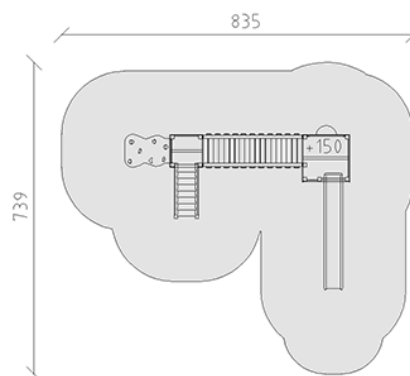

Playtower combination

Device line Color

Article 58710

Playtower combination made of multi-glued Swiss pine, pressure impregnated, platform heights 120/150 cm, mini and maxi towers with gable roof, ascending stairs, climbing ascent, connecting bridge, climbing wall, built-in bench and slide made of polyester red/yellow, incl. steel foot brackets for minimum installation depth 50 cm.

CHF 14'320.-

(excl. VAT)

	Age group	3+
	Device dimensions	535 x 389 x 341 cm
	Space required	835 x 739 cm
	min. impact surface	43.6 m ²
	Fall height	150 cm
	Heaviest element	213 kg
	Biggest element	120 x 125 x 341 cm
	Foundations	13
	Concrete	1.15 m ³
	Assembly time	6 h
	Installers	2