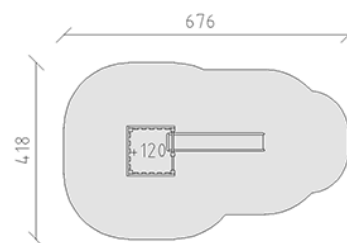

Playtower combination

Device line Eco

Article 54200

Playtower combination made of multi-glued Swiss pine, pressure impregnated, platform height 120 cm, with rung ascent and slide made of polyester red/yellow, incl. steel foot bracket for minimum installation depth 50 cm.

CHF 4'030.-

(excl. VAT)

	Age group	3+
	Device dimensions	326 x 118 x 203 cm
	Space required	676 x 418 cm
	min. impact surface	23.1 m ²
	Fall height	120 cm
	Heaviest element	110 kg
	Biggest element	115 x 112 x 200 cm
	Foundations	6
	Concrete	0.7 m ³
	Assembly time	3 h
	Installers	2