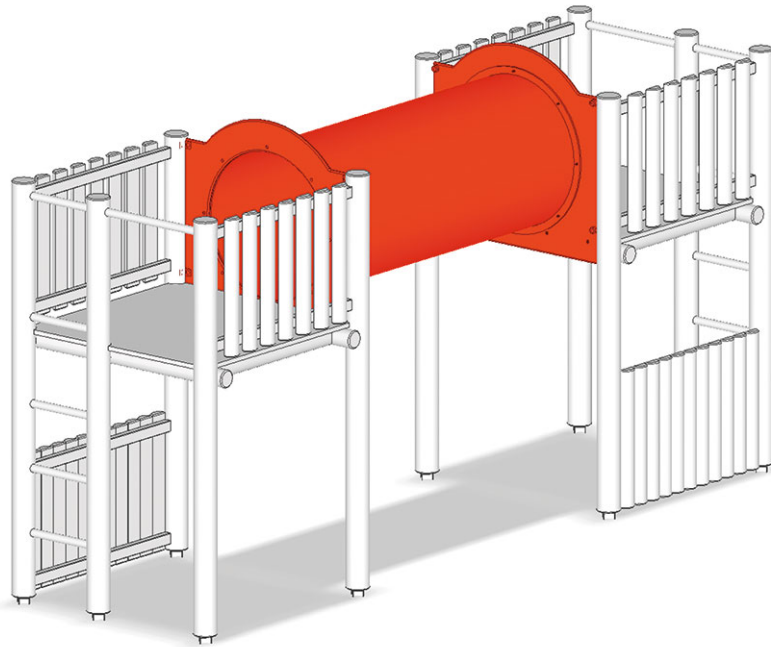

Crawl tube

Device line Rundholz

Article A-01-055-70

Crawl tube for length 216 cm, made of polyethylene, diameter \varnothing 90 cm, from tower to tower.

CHF 3'765.-

(excl. VAT)

Assembly time

2 h