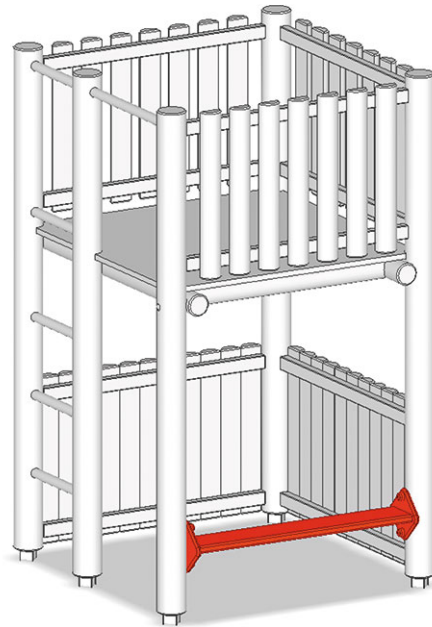

# Ear bench

Device line Rundholz

Article A-01-351-92-003

Ear bench made of Swiss pine, pressure impregnated.

**CHF 130.-**

(excl. VAT)

Assembly time

1 h

Installers

2

**buerli**  
Center of play