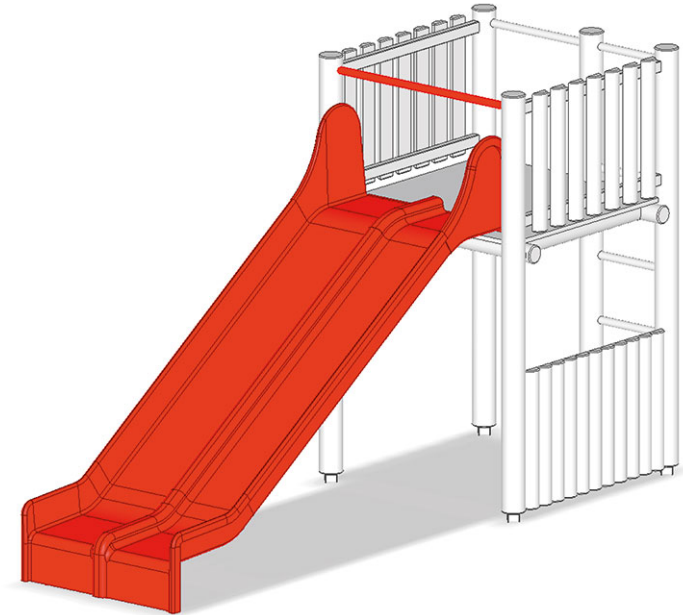

Double slide

Device line Rundholz

Article A-99-001-40-002

Double slide for platform height 150 cm, made of polyester separated with a central bulge, length 300 cm, width 105 cm.

CHF 3'100.-

(excl. VAT)

	Fall height	150 cm
	Assembly time	1 h
	Installers	2