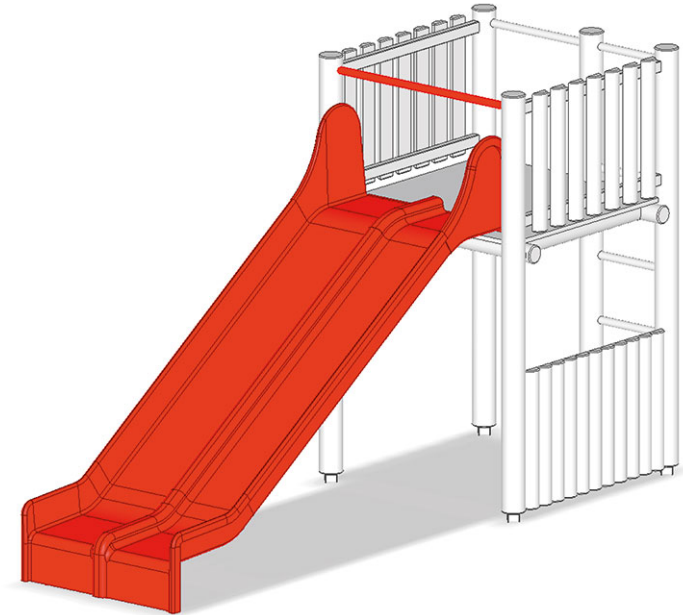

Double slide

Device line Rundholz

Article A-99-001-40-002

Double slide for platform height 150 cm, made of polyester separated with a central bulge, length 300 cm, width 105 cm.

CHF 3'100.-
(excl. VAT)

	Fall height	150 cm
	Assembly time	1 h
	Installers	2