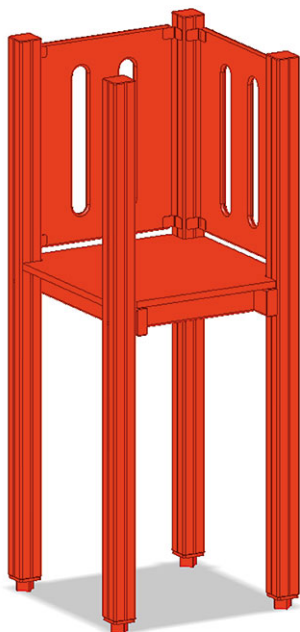

Basic tower Mini

Device line Color

Article B-07

Basic tower Mini with base area 75x75 cm, pine wood, pressure impregnated, profile 9/9 cm.

PH=Platform height

CHF 1'385.-
(excl. VAT)