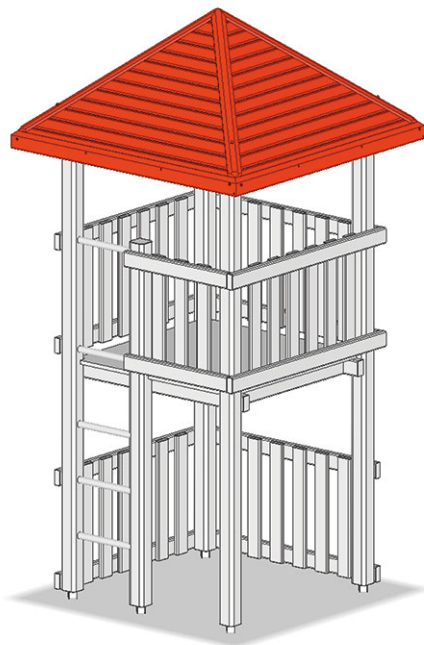

Pyramid roof with wooden infill

Device line Rundholz

Article A-02-008

Pyramid roof made of Swiss pine, pressure impregnated, profiled frame construction, infill with special Chalet formwork.

CHF 1'380.-
(excl. VAT)