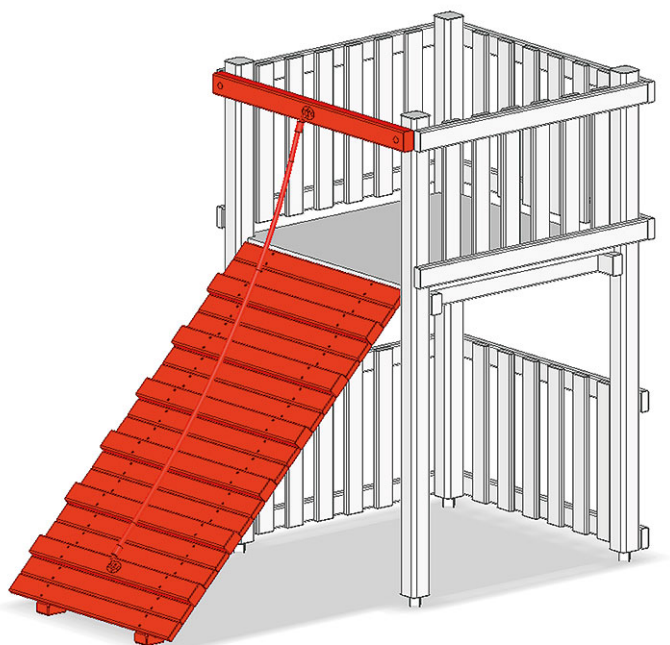

Inclined ramp

Device line Kantholz

Article A-02-025

Inclined ramp made of Swiss pine pressure impregnated, with rope as climbing aid.

PH=Platform height

CHF 1'095.-
(excl. VAT)

berli
Center of play

+41 41 925 14 00
info@berli.swiss