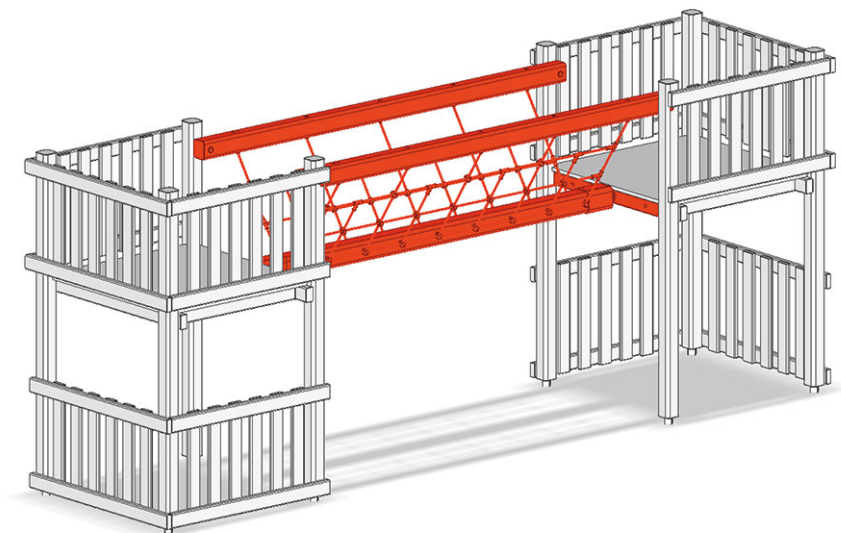

# Jungle bridge

Device line Kantholz

Article A-02-058

Jungle bridge made of glued Swiss pine, pressure impregnated, with 2 railings, from tower to tower.

CHF 4'080.-  
(excl. VAT)

**berli**  
Center of play