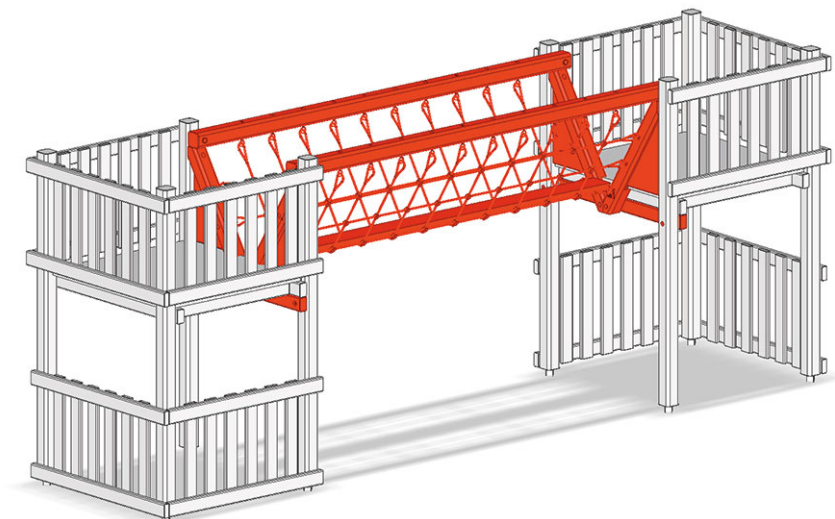

Net bridge

Device line Kantholz

Article A-02-053

Net bridge made of glued Swiss pine, pressure impregnated, with 2 railings, from tower to tower.

CHF 3'390.-
(excl. VAT)