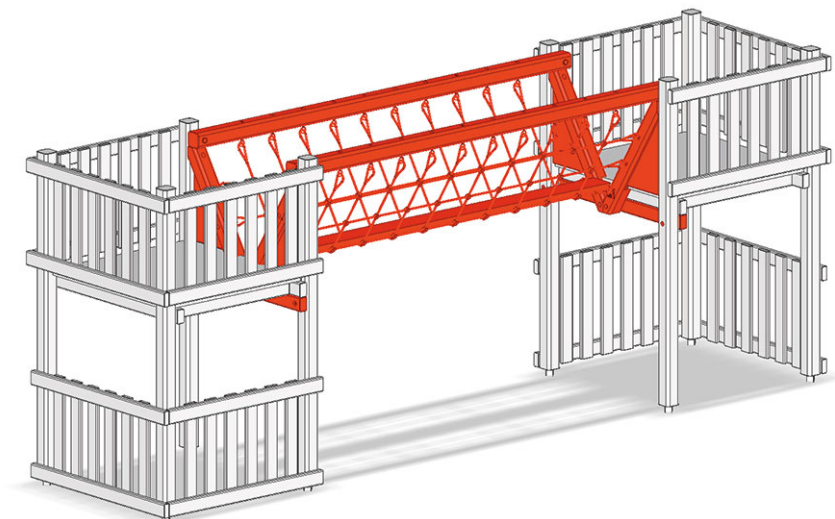

Chain net bridge

Device line Kantholz

Article A-02-060

Chain net bridge made of glued Swiss pine, chains hot-dip galvanised, with 2 railings, from tower to tower.

CHF 3'390.-
(excl. VAT)