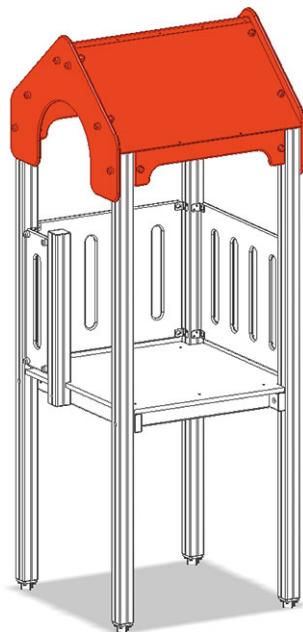

Gable roof

Device line Color

Article A-03-007

Gable roof with polyethylene panels.

CHF 780.-
(excl. VAT)