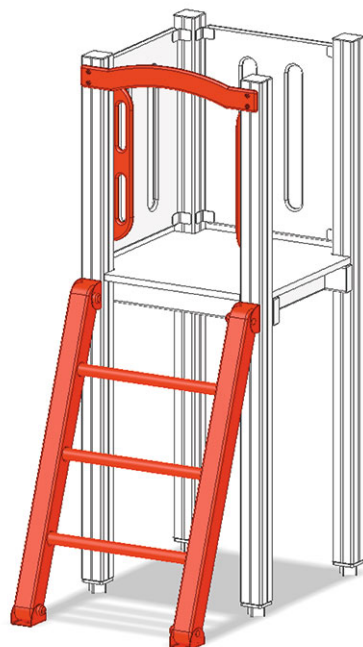

Rung ladder

Device line Color

Article A-03-301

Rung ladder made of multi-glued Swiss pine, pressure impregnated, with handholds.

PH=Platform height

CHF 430.-
(excl. VAT)