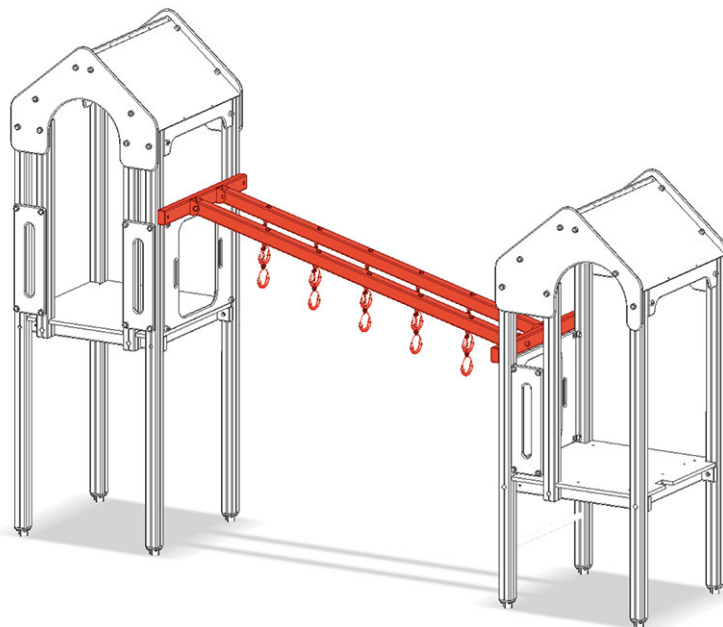

Gymnastic ladder

Device line Color

Article A-03-059-71

Gymnastic ladder from tower to tower, length 250 cm.

CHF 1'215.-

(excl. VAT)

Assembly time

1 h