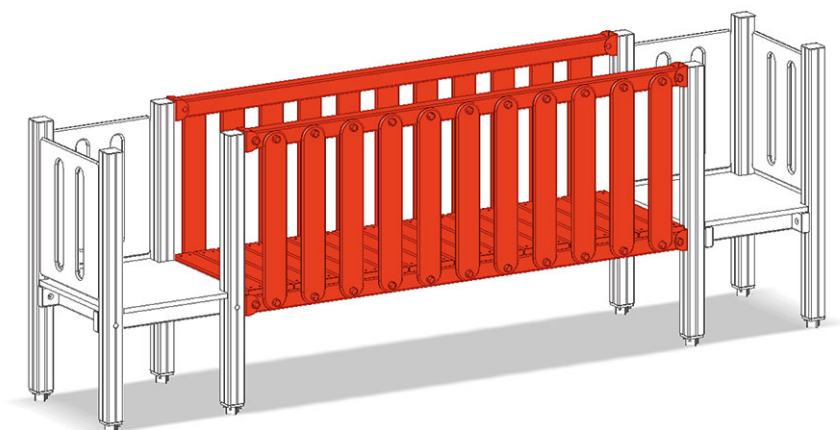

Connecting bridge

Device line Color

Article A-03-057-71

Connecting bridge from tower to tower, length 250 cm.

CHF 2'485.-
(excl. VAT)

 Assembly time	2 h
 Installers	2