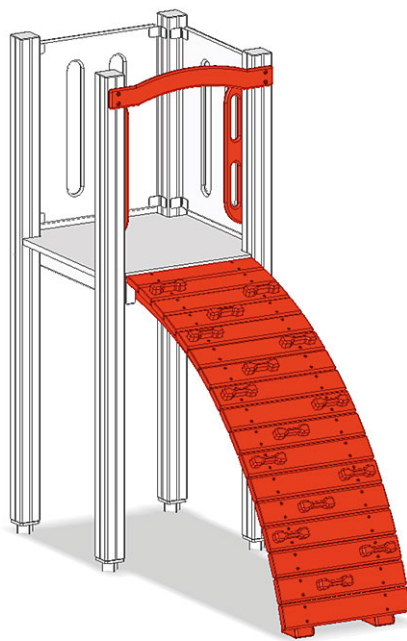

# Arch ascent

Device line Color

Article A-03-021

Arch ascent for mini playtower, with side panels and climbing elements made of polyethylene.

PH=Platform height

CHF 920.-  
(excl. VAT)