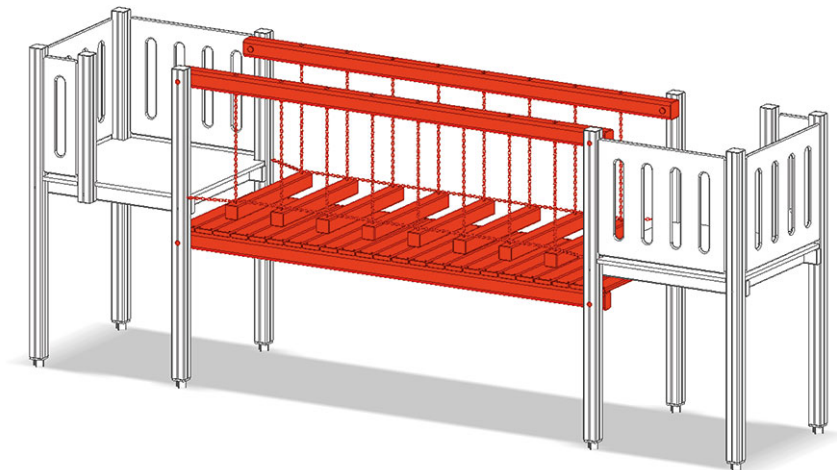

Chain walk

Device line Color

Article A-03-052-72

Chain walk from tower to tower, length 300 cm.

CHF 2'075.-
(excl. VAT)

 Assembly time	2 h
 Installers	2

berli
Center of play

+41 41 925 14 00
info@berli.swiss