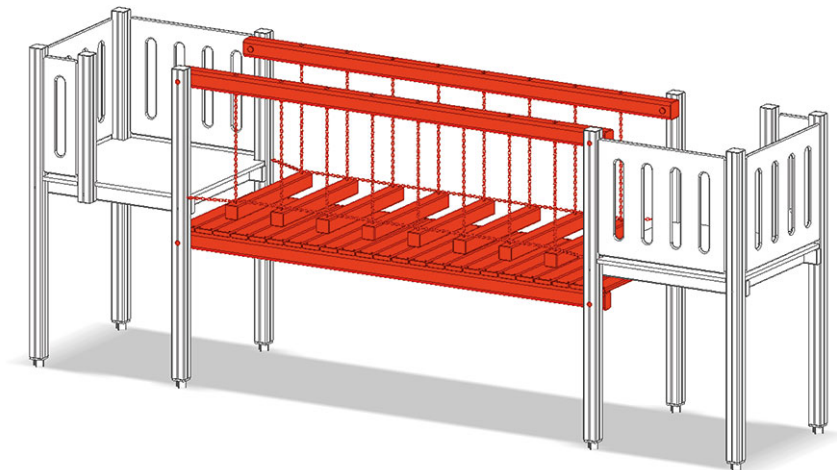

Chain walk

Device line Color

Article A-03-052-72

Chain walk from tower to tower, length 300 cm.

CHF 2'075.-

(excl. VAT)

Assembly time

2 h