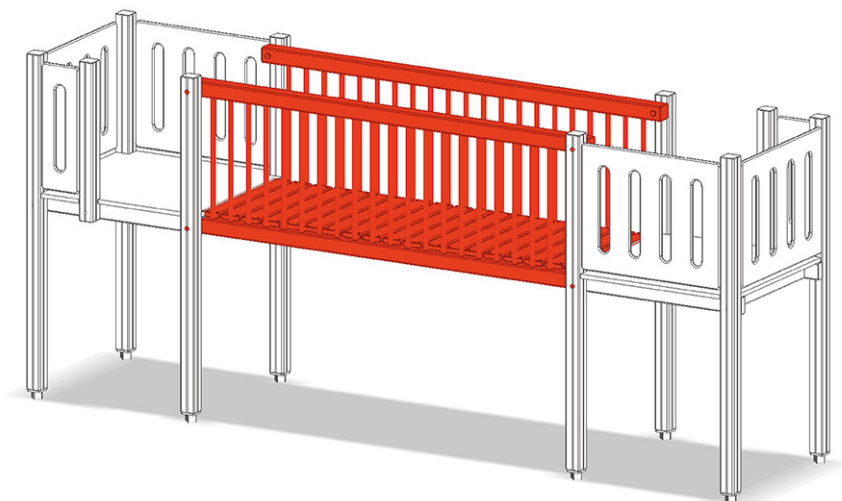

Connecting bridge

Device line Color

Article A-03-050-71

Connecting bridge from tower to tower, length 250 cm.

CHF 1'565.-
(excl. VAT)

 Assembly time	2 h
 Installers	2