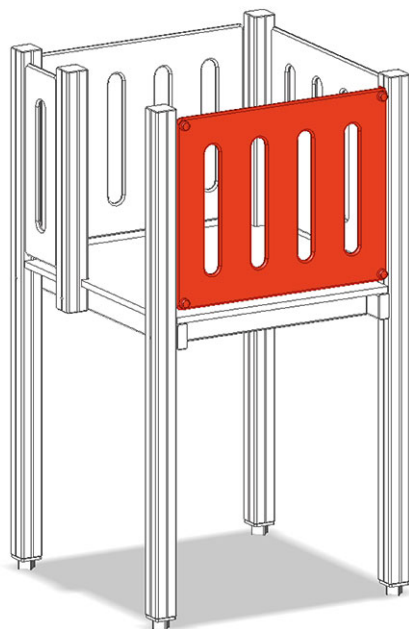

Balustrade element

Device line Color

Article A-03-202

Balustrade element made of polyethylene.

CHF 210.-
(excl. VAT)