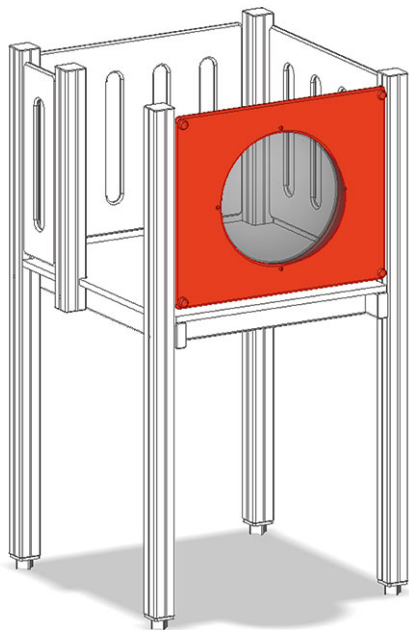

# Bull's eye wall element

Device line Color

Article A-03-205-91

Bull's eye wall element for maxitower.

**CHF 625.-**  
(excl. VAT)

Assembly time

1 h

Installers