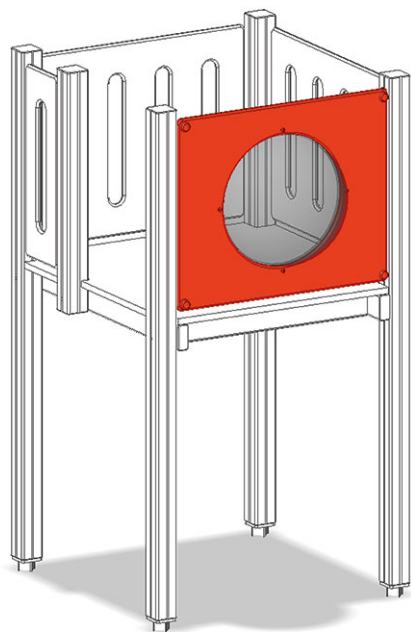

# Bull's eye wall element

Device line Color

Article A-03-205-91

Bull's eye wall element for maxitower.

**CHF 625.-**

(excl. VAT)

 Assembly time	1 h
 Installers	2