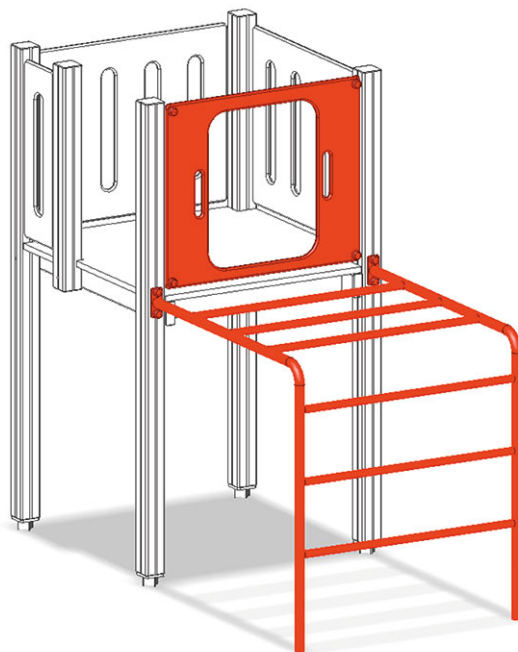

# Bent metal ladder

Device line Color

Article A-03-022

Bent metal ladder for maxi playtower, hot-dip galvanised version with polyethylene wall element.

PH=Platform height

CHF 900.-  
(excl. VAT)