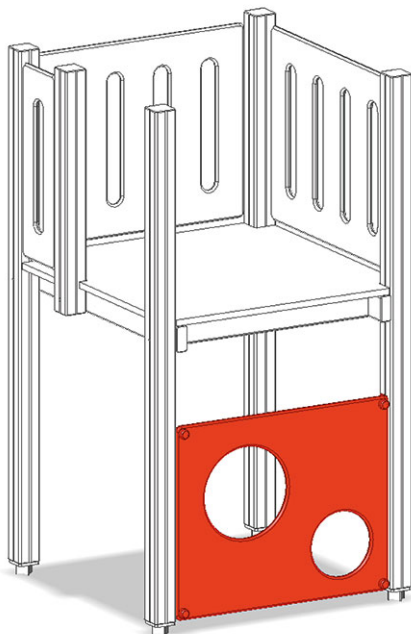

Wall element

Device line Color

Article A-03-207-91-003

Wall element with two holes for maxitower.

CHF 290.-
(excl. VAT)

 Assembly time	1 h
 Installers	2