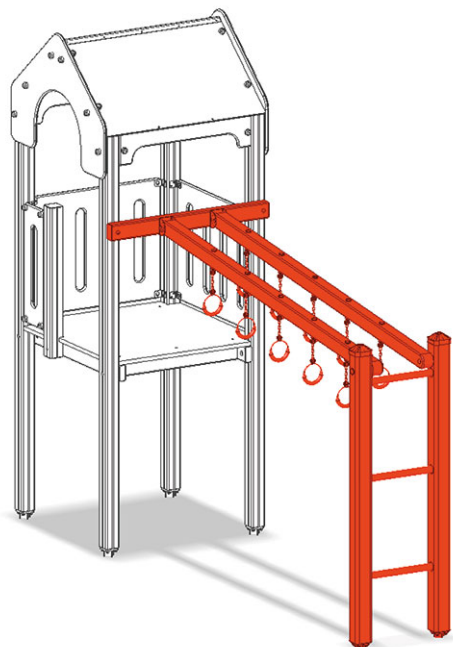

# Gymnastic ladder

Device line Color

Article A-03-034

Gymnastic ladder made of glued Swiss pine, pressure-impregnated, with gymnastic rings.

PH=Platform height

**CHF 1'465.-**  
(excl. VAT)