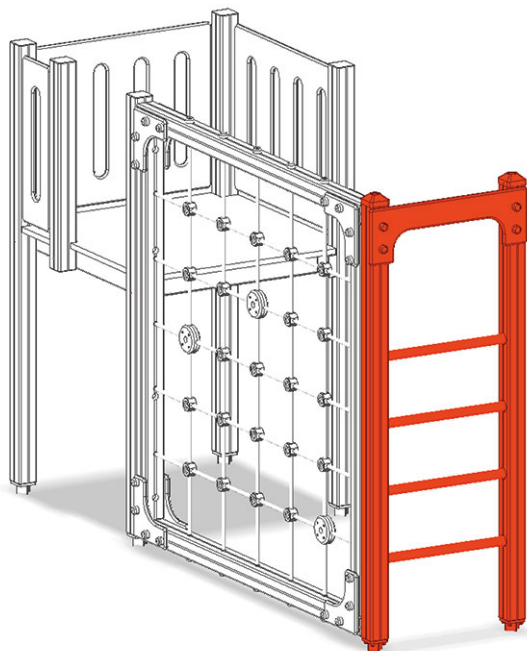

Rung wall

Device line Color

Article A-03-155

Rung wall made of multi-glued, pressure-impregnated Swiss pine.

CHF 465.-
(excl. VAT)