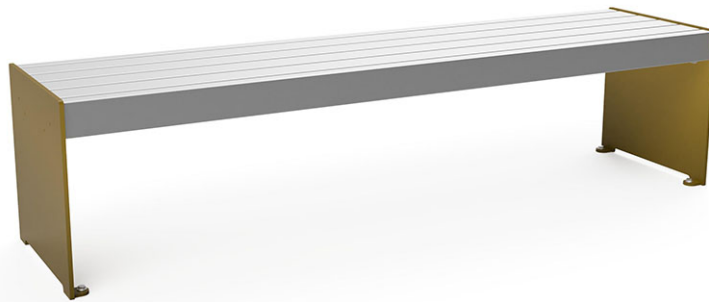

# Park bench

Article 83360

Park bench made of colourless anodised aluminium, length 182 cm, without backrest, brackets made of hot-dip galvanised steel and additionally lacquered in VAG E17.

**CHF 2'685.-**

(excl. VAT)

 Device dimensions	182 x 45 x 45 cm
 Heaviest element	30 kg
 Biggest element	182 x 45 x 45 cm
 Assembly time	1 h
 Installers	2