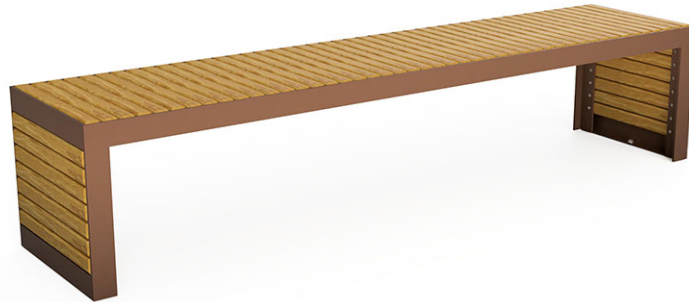

Park bench

Article 84770

Park bench made of treated Swiss larch, length 200 cm, without backrest, steel construction hot-dip galvanised, additionally lacquered in VAG E8.

CHF 2'400.-

(excl. VAT)

 Device dimensions	201 x 45 x 43 cm
 Heaviest element	80 kg
 Biggest element	201 x 45 x 43 cm
 Assembly time	1 h
 Installers	2