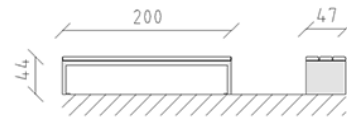

# Park bench larch raw

Article 84780

Park bench made of raw Swiss larch, length 200 cm, without backrest, steel construction hot-dip galvanised and additionally lacquered in VAG E13.

**CHF 2'225.-**

(excl. VAT)

 Device dimensions	200 x 47 x 44 cm
 Heaviest element	84 kg
 Biggest element	200 x 47 x 44 cm
 Assembly time	1 h
 Installers	2

**berli**  
Center of play

+41 41 925 14 00  
info@berli.swiss